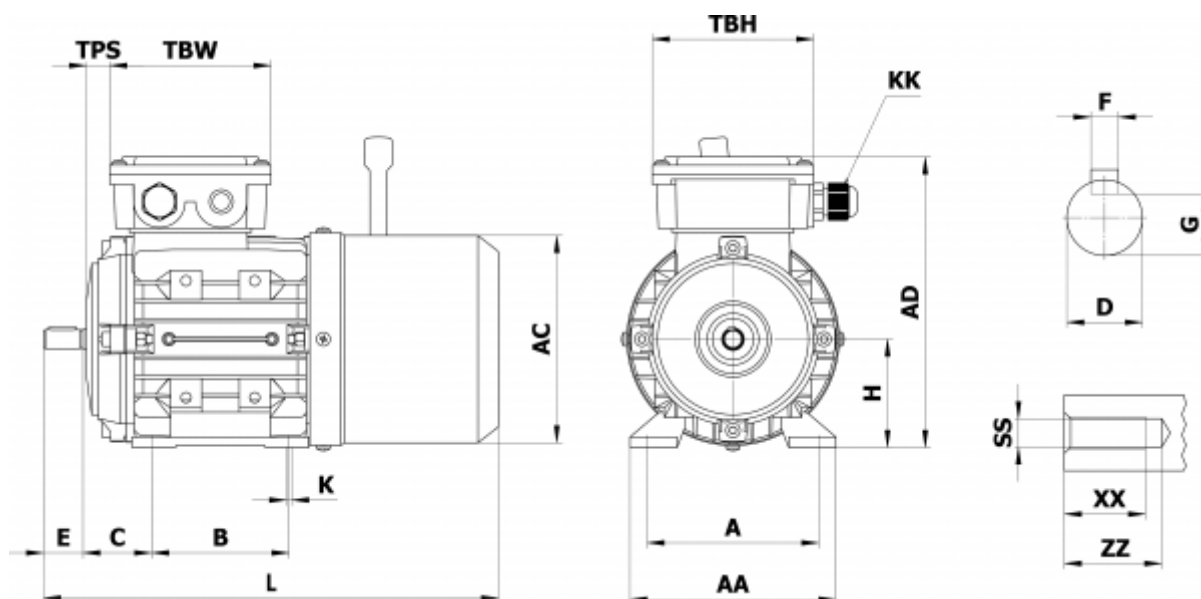

Data Sheet

Article number: 250400400412

Description: Kleedrive brake motor MSB 112M-4 4.0kw 1400 rpm
3x400/690V 50HZ IP55 B3 DC-brake

Measures

A = 190	F = 8	TBH = 112
AA = 220	G = 24	TBS = 32
AC = Ø229	H = 112	TBW = 112
AD = 279	HD = 167	XX = 22
B = 140	K = 12x15	ZZ = 30
C = 70	KK = 2-M25x1,5	
D = Ø28	L = 462	
E = 60	SS = M10	